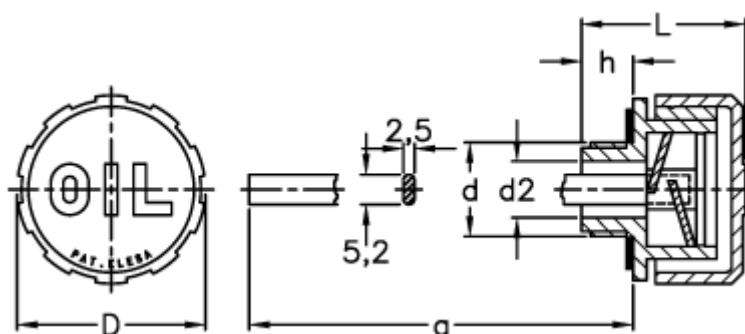

# Data Sheet

Article number: 2311054411  
Description: E+G Breather plug  
SFP.57-1 1/4+a

## Measures

$a = 184$   
 $D = 57$   
 $d = G 1 \frac{1}{4}$   
 $d_2 = 28$   
 $h = 16.0$   
 $L = 44.0$